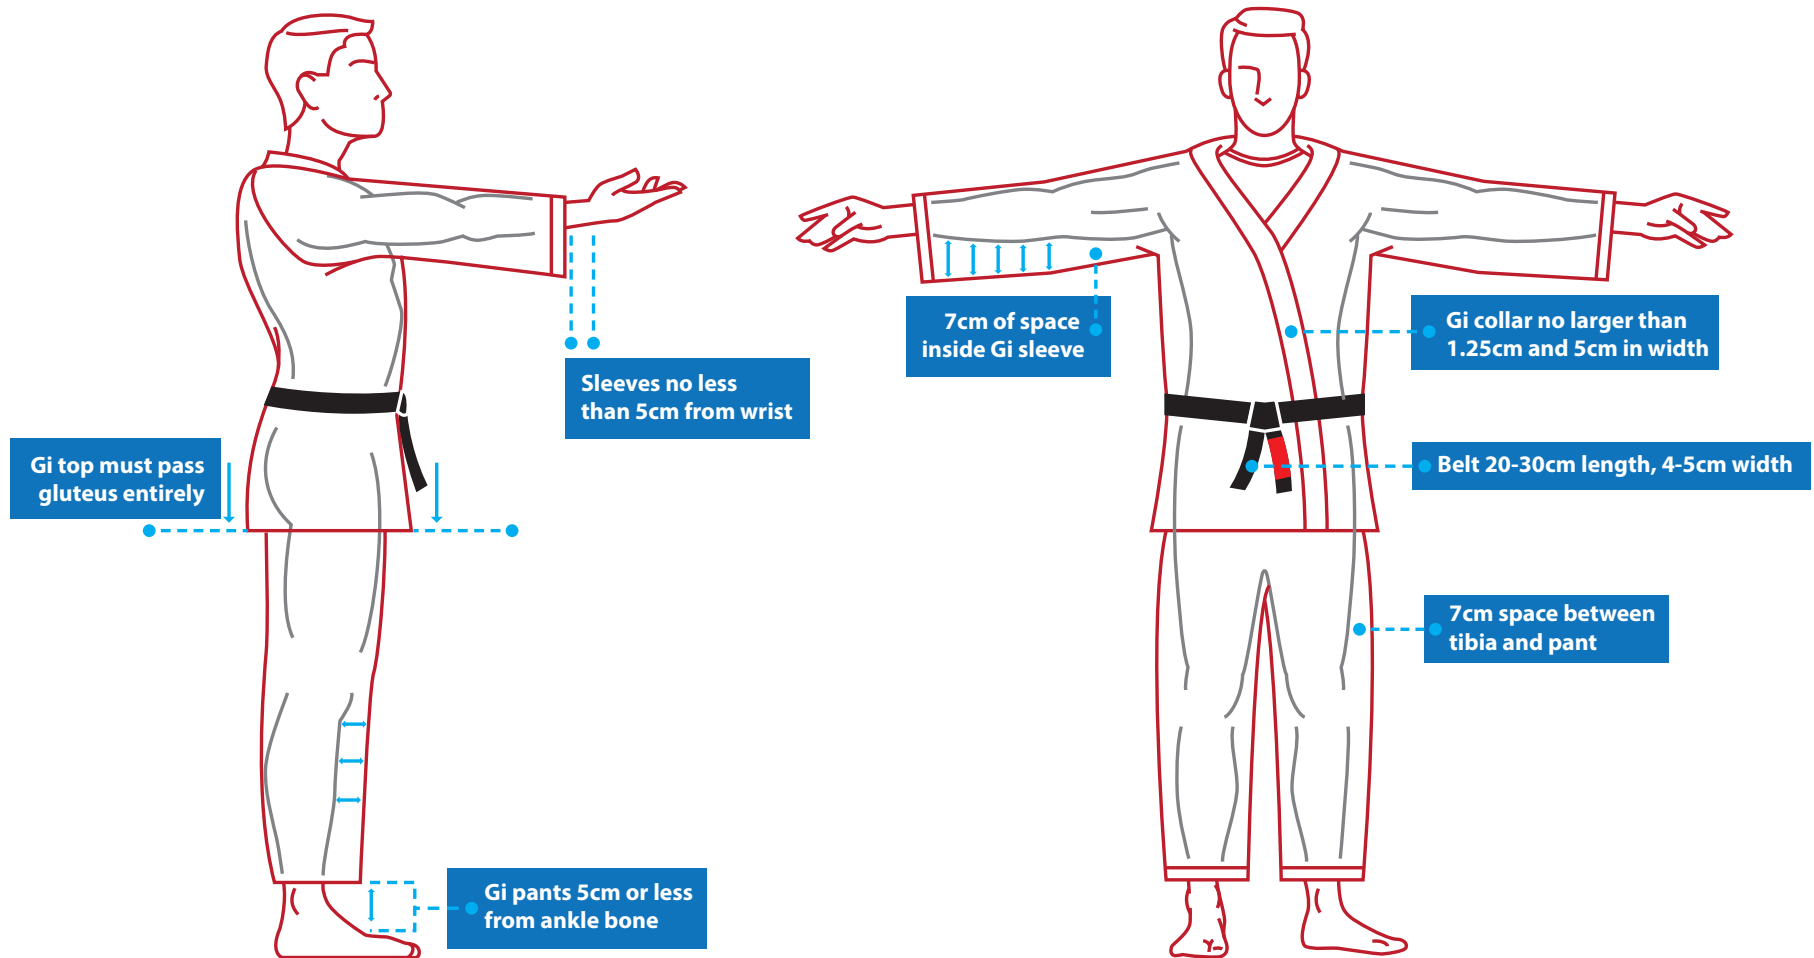

AGF GI UNIFORM REQUIREMENTS

**LOGOS ON NOGI UNIFORM
AND PATCHES ON GI UNIFORM CAN BE OF ANY COLOR**

AGF GI UNIFORM REQUIREMENTS

**LOGOS ON NOGI UNIFORM
AND PATCHES ON GI UNIFORM CAN BE OF ANY COLOR**

AGF NOGI UNIFORM REQUIREMENTS

**LOGOS ON NOGI UNIFORM
AND PATCHES ON GI UNIFORM CAN BE OF ANY COLOR**